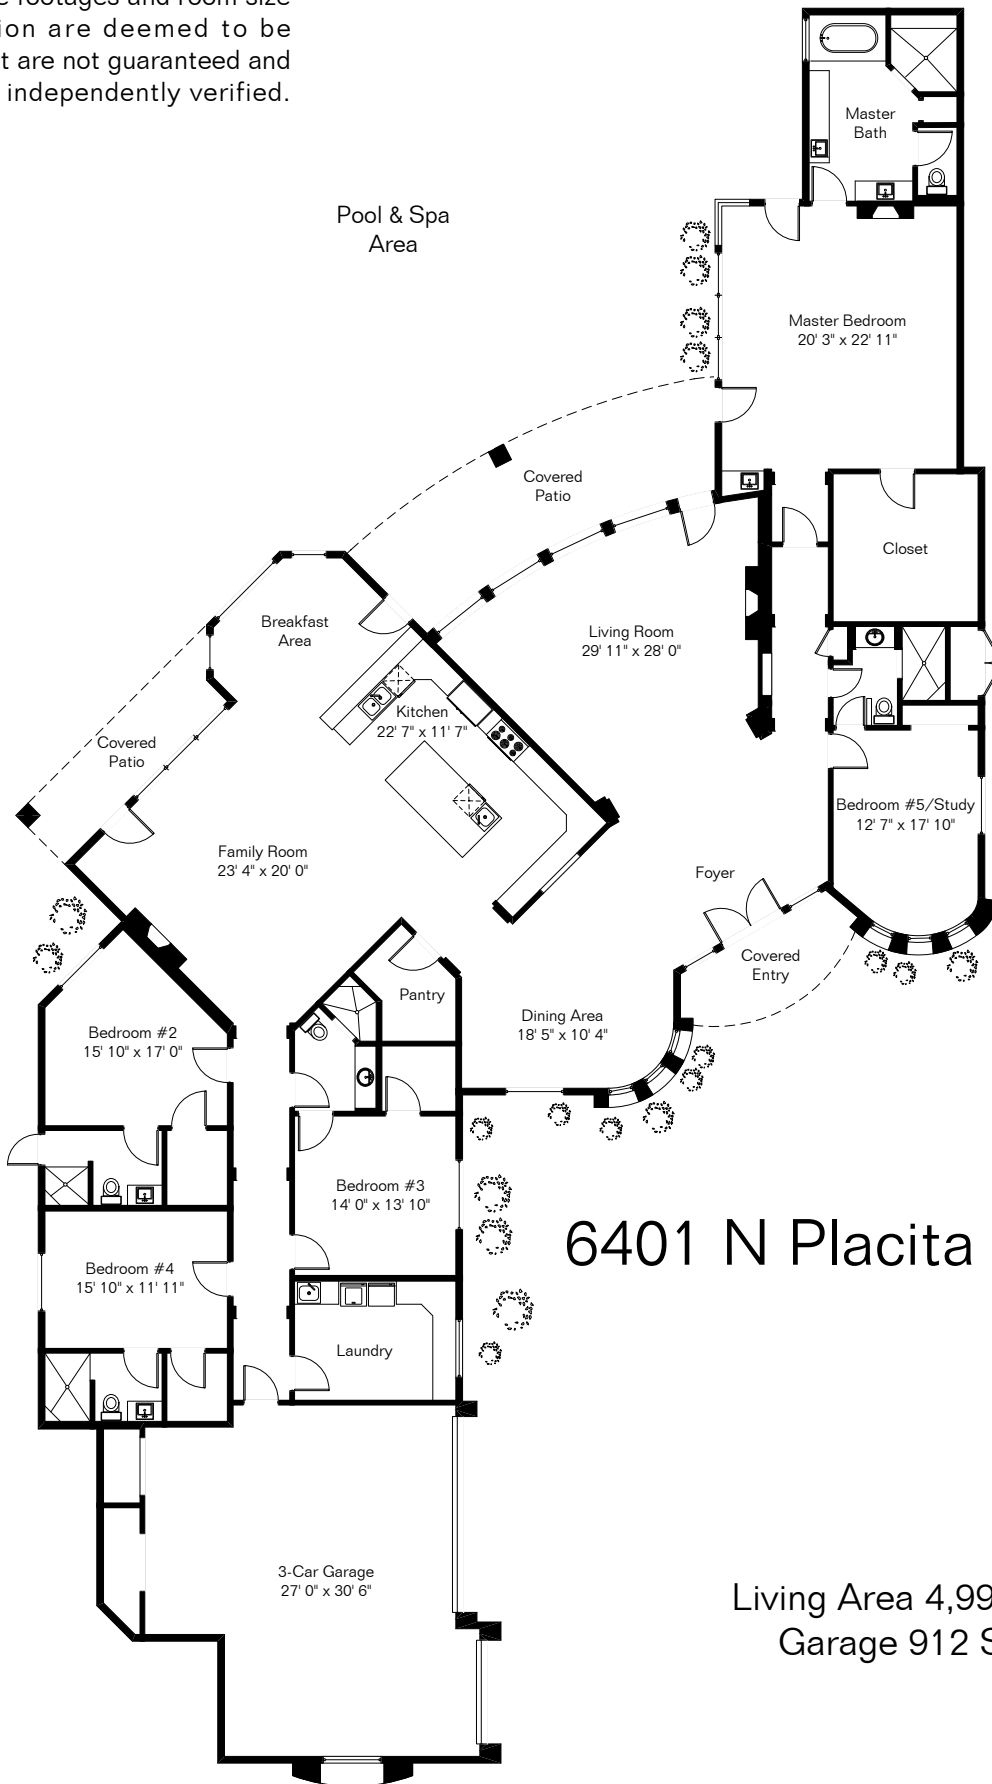

The square footages and room size information are deemed to be reliable but are not guaranteed and should be independently verified.

6401 N Placita del Zopilote

Living Area 4,995 Sq Ft
Garage 912 Sq Ft

Site Visit July 2017

Copyright 2017 Floor Plans First! LLC
All Rights Reserved.

www.FloorPlansFirst.com

Toll Free (877) 887-1500
Voice (520) 881-1500
Fax (520) 791-7701