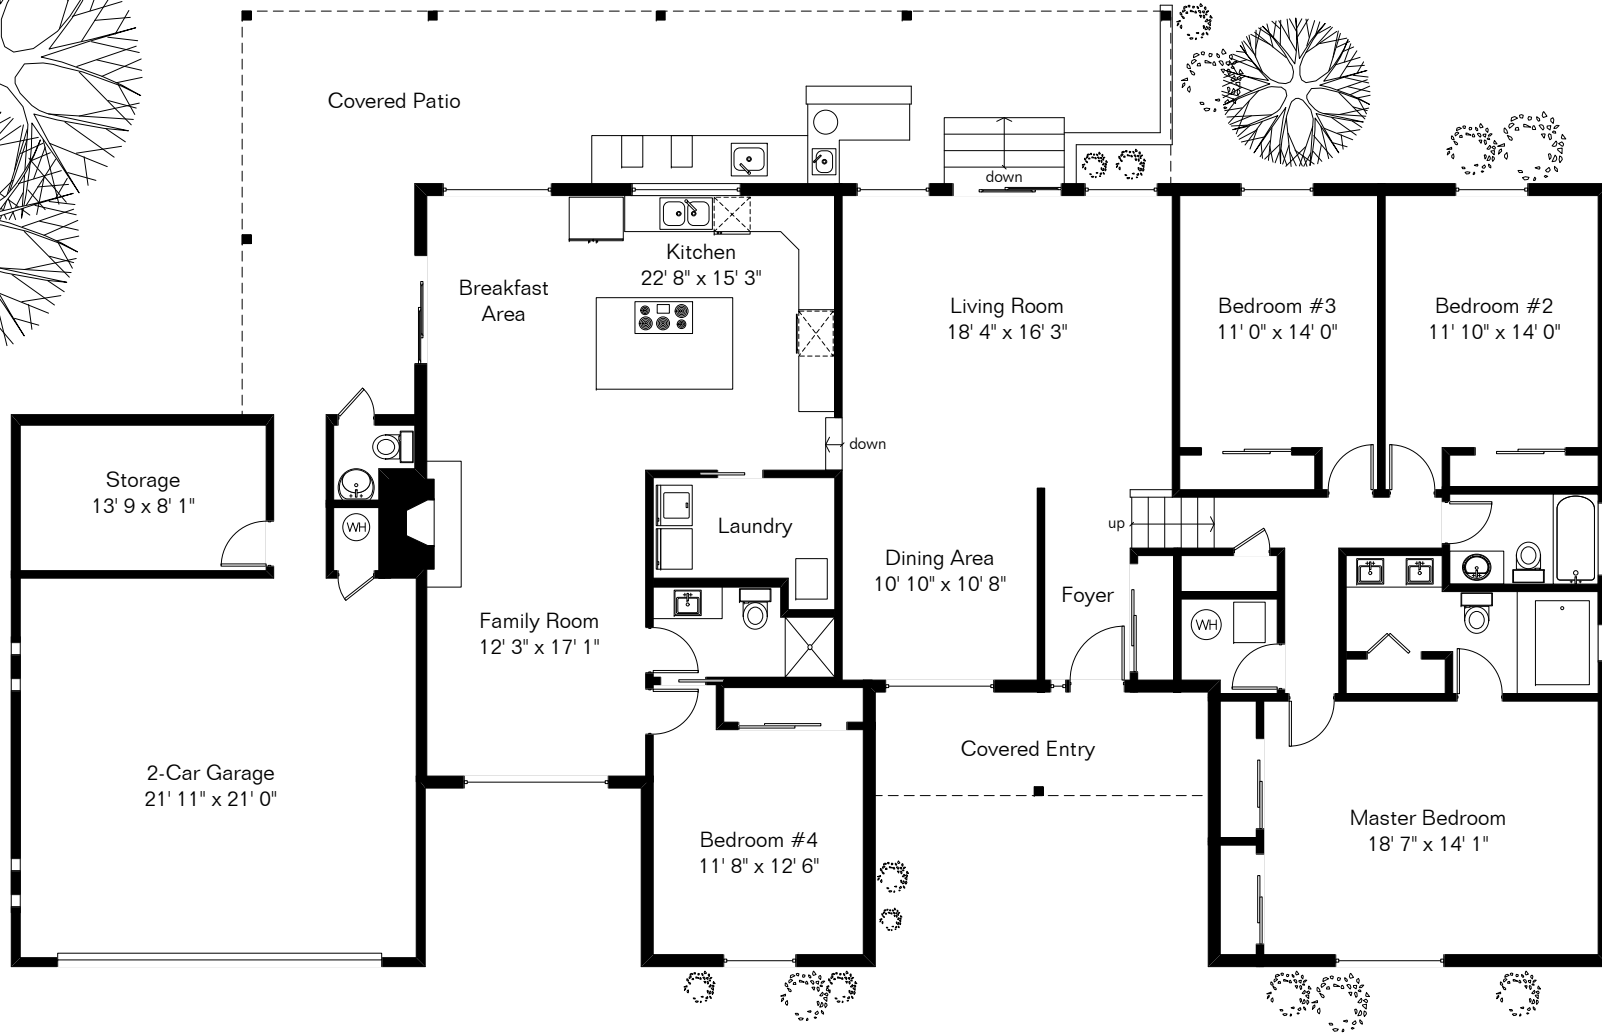

The square footages and room size information are deemed to be reliable but are not guaranteed and should be independently verified.

Pool & Spa Area

# 6201 N Camino Esquina

Site Visit February 2017

Copyright 2017 Floor Plans First! LLC  
All Rights Reserved.

Living Area 2,481 Sq Ft  
Garage 665 Sq Ft

[www.FloorPlansFirst.com](http://www.FloorPlansFirst.com)