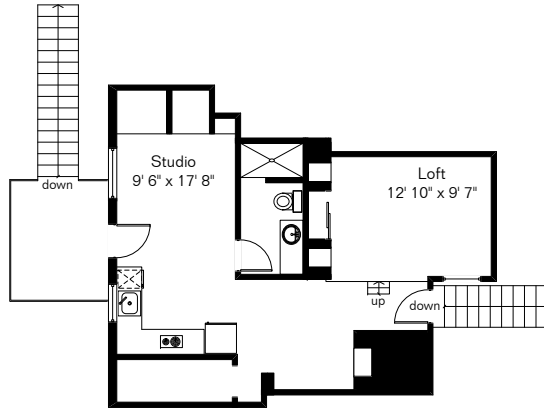

The square footages and room size information are deemed to be reliable but are not guaranteed and should be independently verified.

Pool Area

Upper Level

Main House

Guest House

Main House 3,097 Sq Ft
 Guest House 882 Sq Ft

 Total Living Area 3,979 Sq Ft
 Garage 980 Sq Ft

5781 N Placita Amanecer

Site Visit October 2015

0 ft. 6 ft. 10 ft. 20 ft.

Copyright 2015 Floor Plans First! LLC
 All Rights Reserved.

www.FloorPlansFirst.com