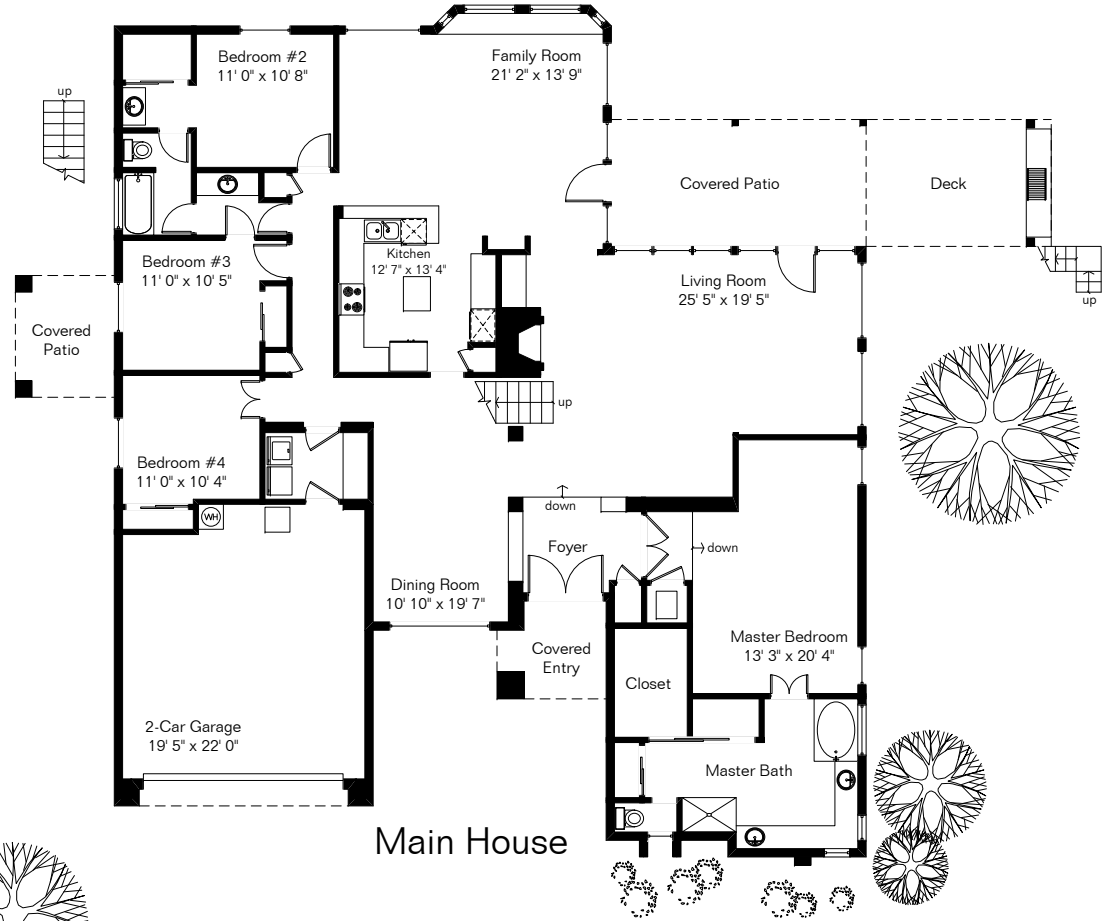

The square footages and room size information are deemed to be reliable but are not guaranteed and should be independently verified.

Pool Area

Upper Level

Main House

Guest House

Main House 3,097 Sq Ft
 Guest House 882 Sq Ft

 Total Living Area 3,979 Sq Ft
 Garage 980 Sq Ft

5781 N Placita Amanecer

Site Visit October 2015

0 ft. 6 ft. 10 ft. 20 ft.

Copyright 2015 Floor Plans First! LLC
 All Rights Reserved.

www.FloorPlansFirst.com