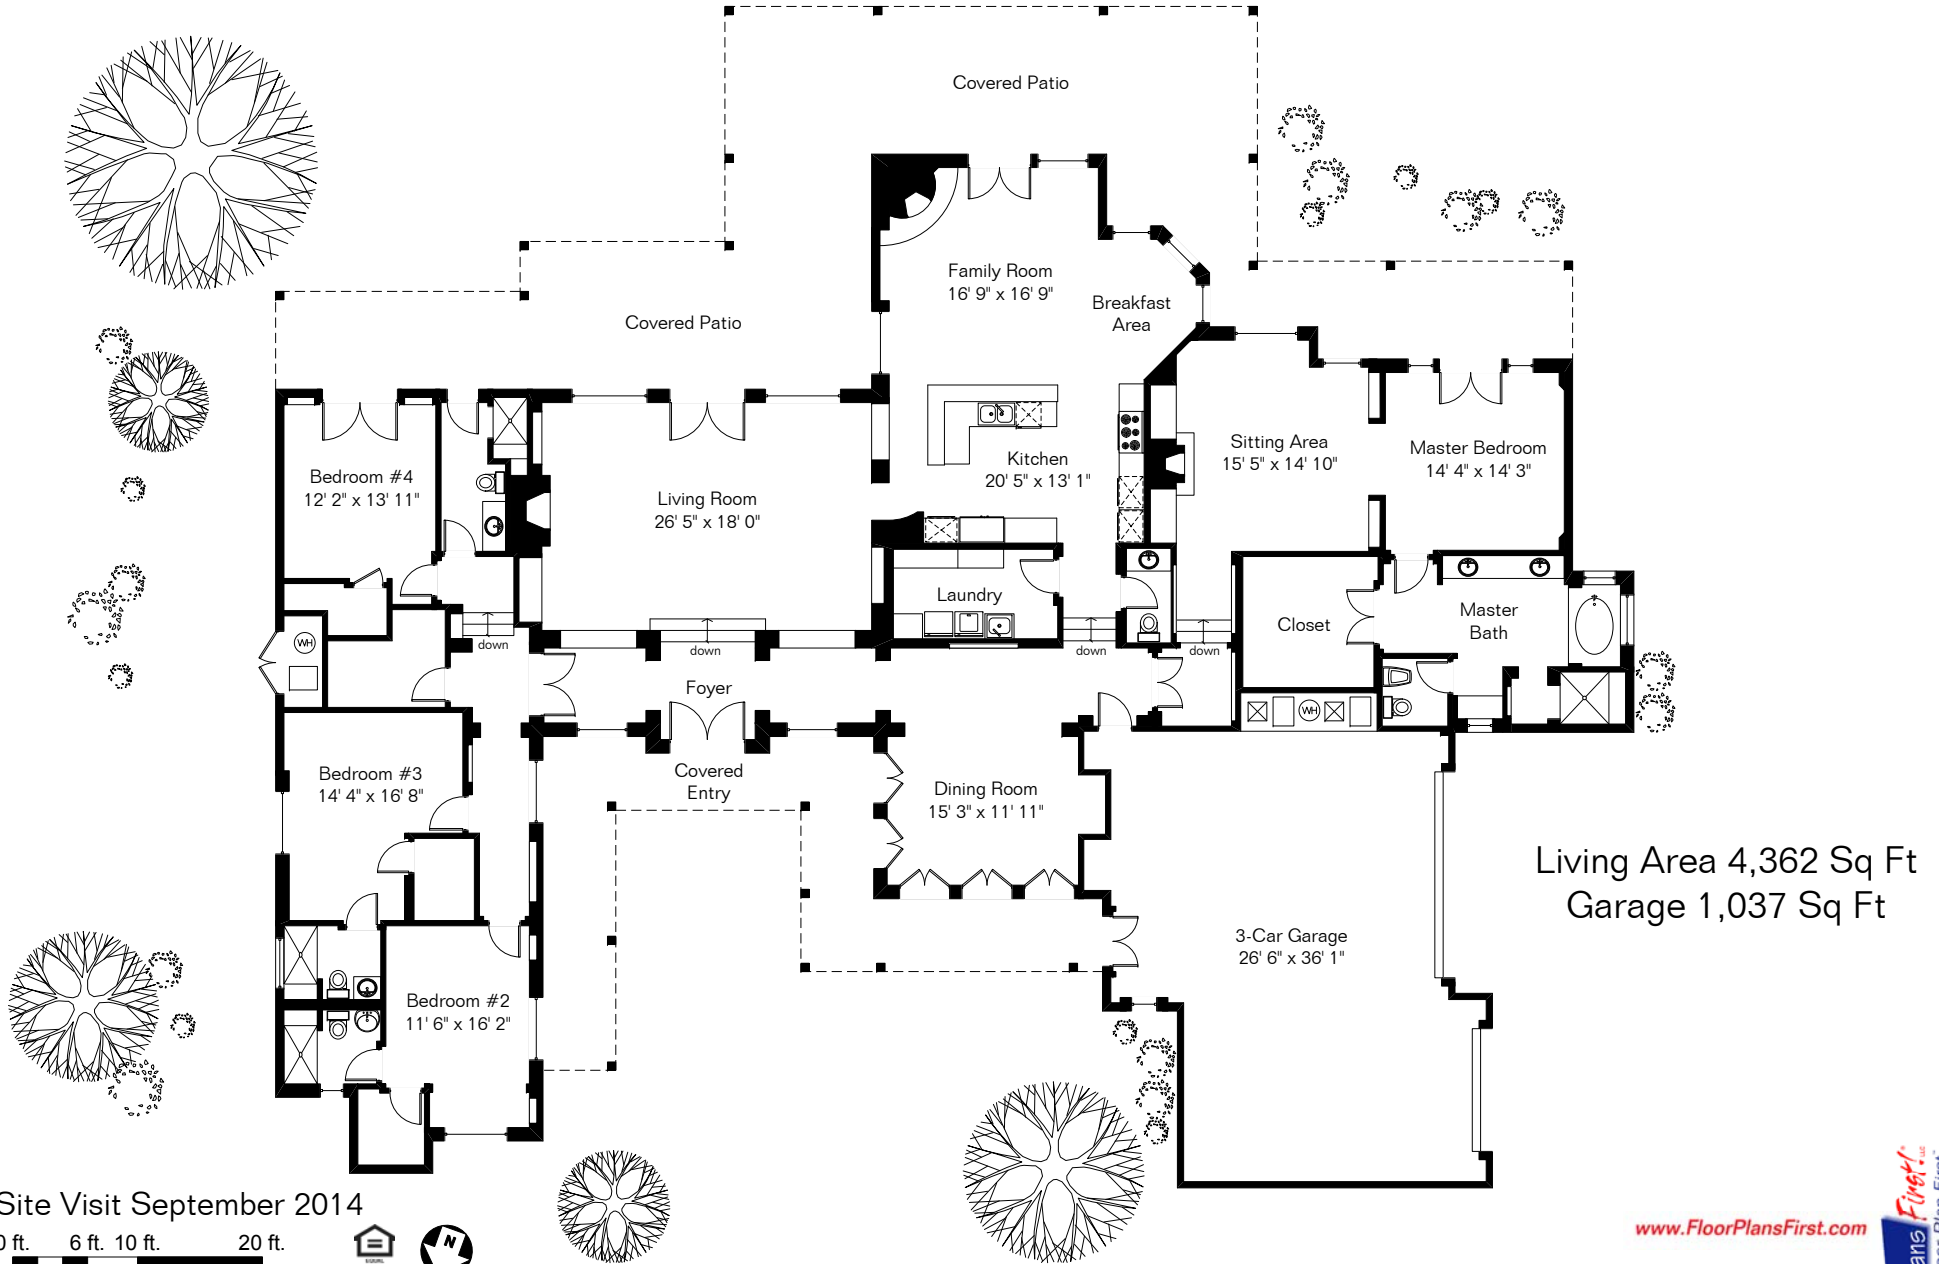

The square footages and room size information are deemed to be reliable but are not guaranteed and should be independently verified.

Pool Area

# 5640 N Placita Pardal

Site Visit September 2014

0 ft. 6 ft. 10 ft. 20 ft.

Copyright 2014 Floor Plans First! LLC  
All Rights Reserved.

[www.FloorPlansFirst.com](http://www.FloorPlansFirst.com)

Toll Free (877) 887-1500  
Voice (520) 881-1500  
Fax (520) 791-7701

**Floor Plans First!**  
See the Floor Plan First!