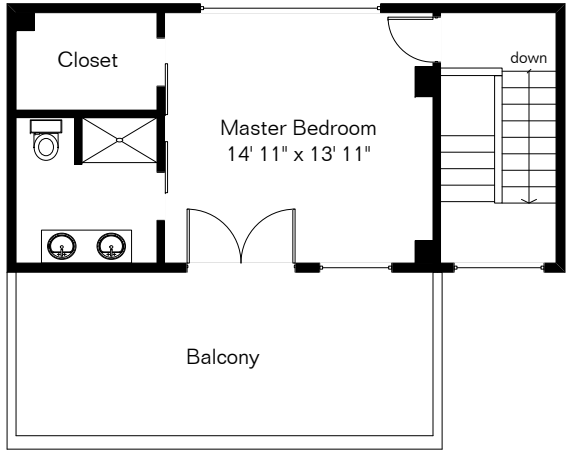

The square footages and room size information are deemed to be reliable but are not guaranteed and should be independently verified.

5011 N Post Trail

Main Level

Upper Level

Ramada & pool are farther from house than shown

Pool Area

Site Visit January 2015

Living Area 1,866 Sq Ft
Garage 573 Sq Ft

Copyright 2015 Floor Plans First! LLC
All Rights Reserved.

www.FloorPlansFirst.com

Toll Free (877) 887-1500
Voice (520) 881-1500
Fax (520) 791-7701