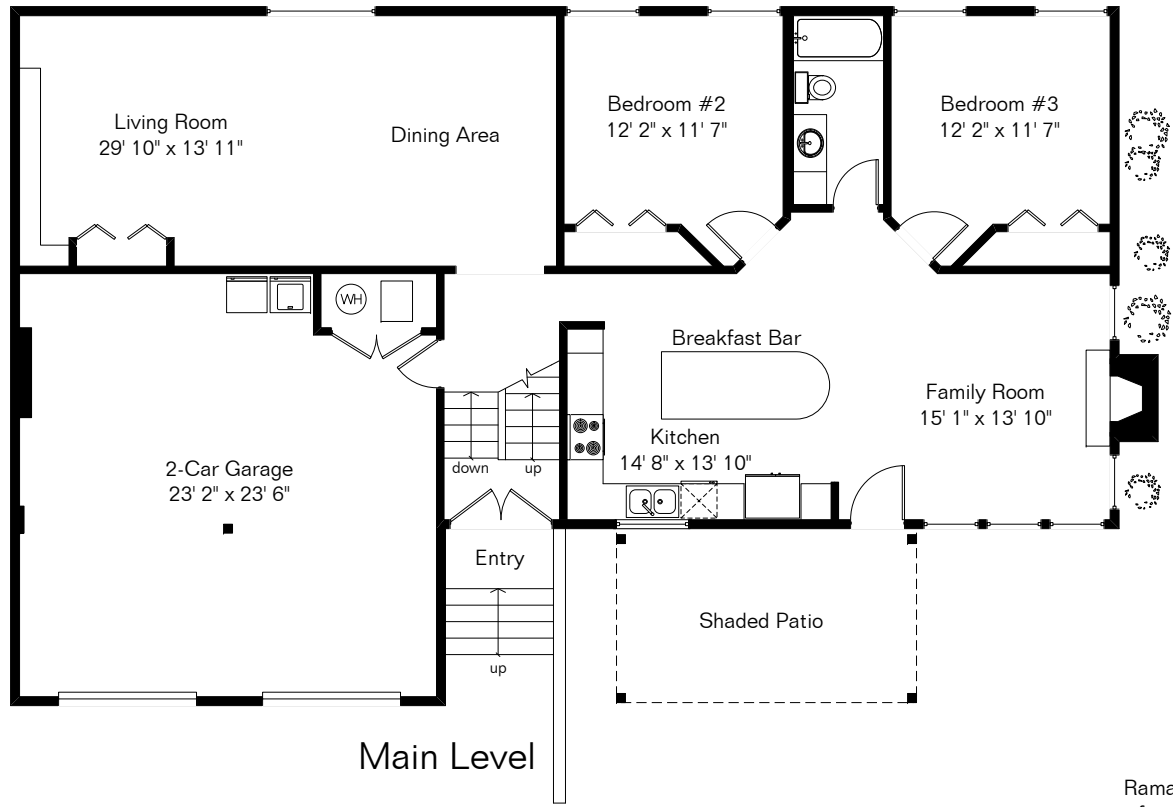

The square footages and room size information are deemed to be reliable but are not guaranteed and should be independently verified.

5011 N Post Trail

Main Level

Upper Level

Ramada & pool are farther from house than shown

Pool Area

Site Visit January 2015

Living Area 1,866 Sq Ft
Garage 573 Sq Ft

Copyright 2015 Floor Plans First! LLC
All Rights Reserved.

www.FloorPlansFirst.com

Toll Free (877) 887-1500
Voice (520) 881-1500
Fax (520) 791-7701