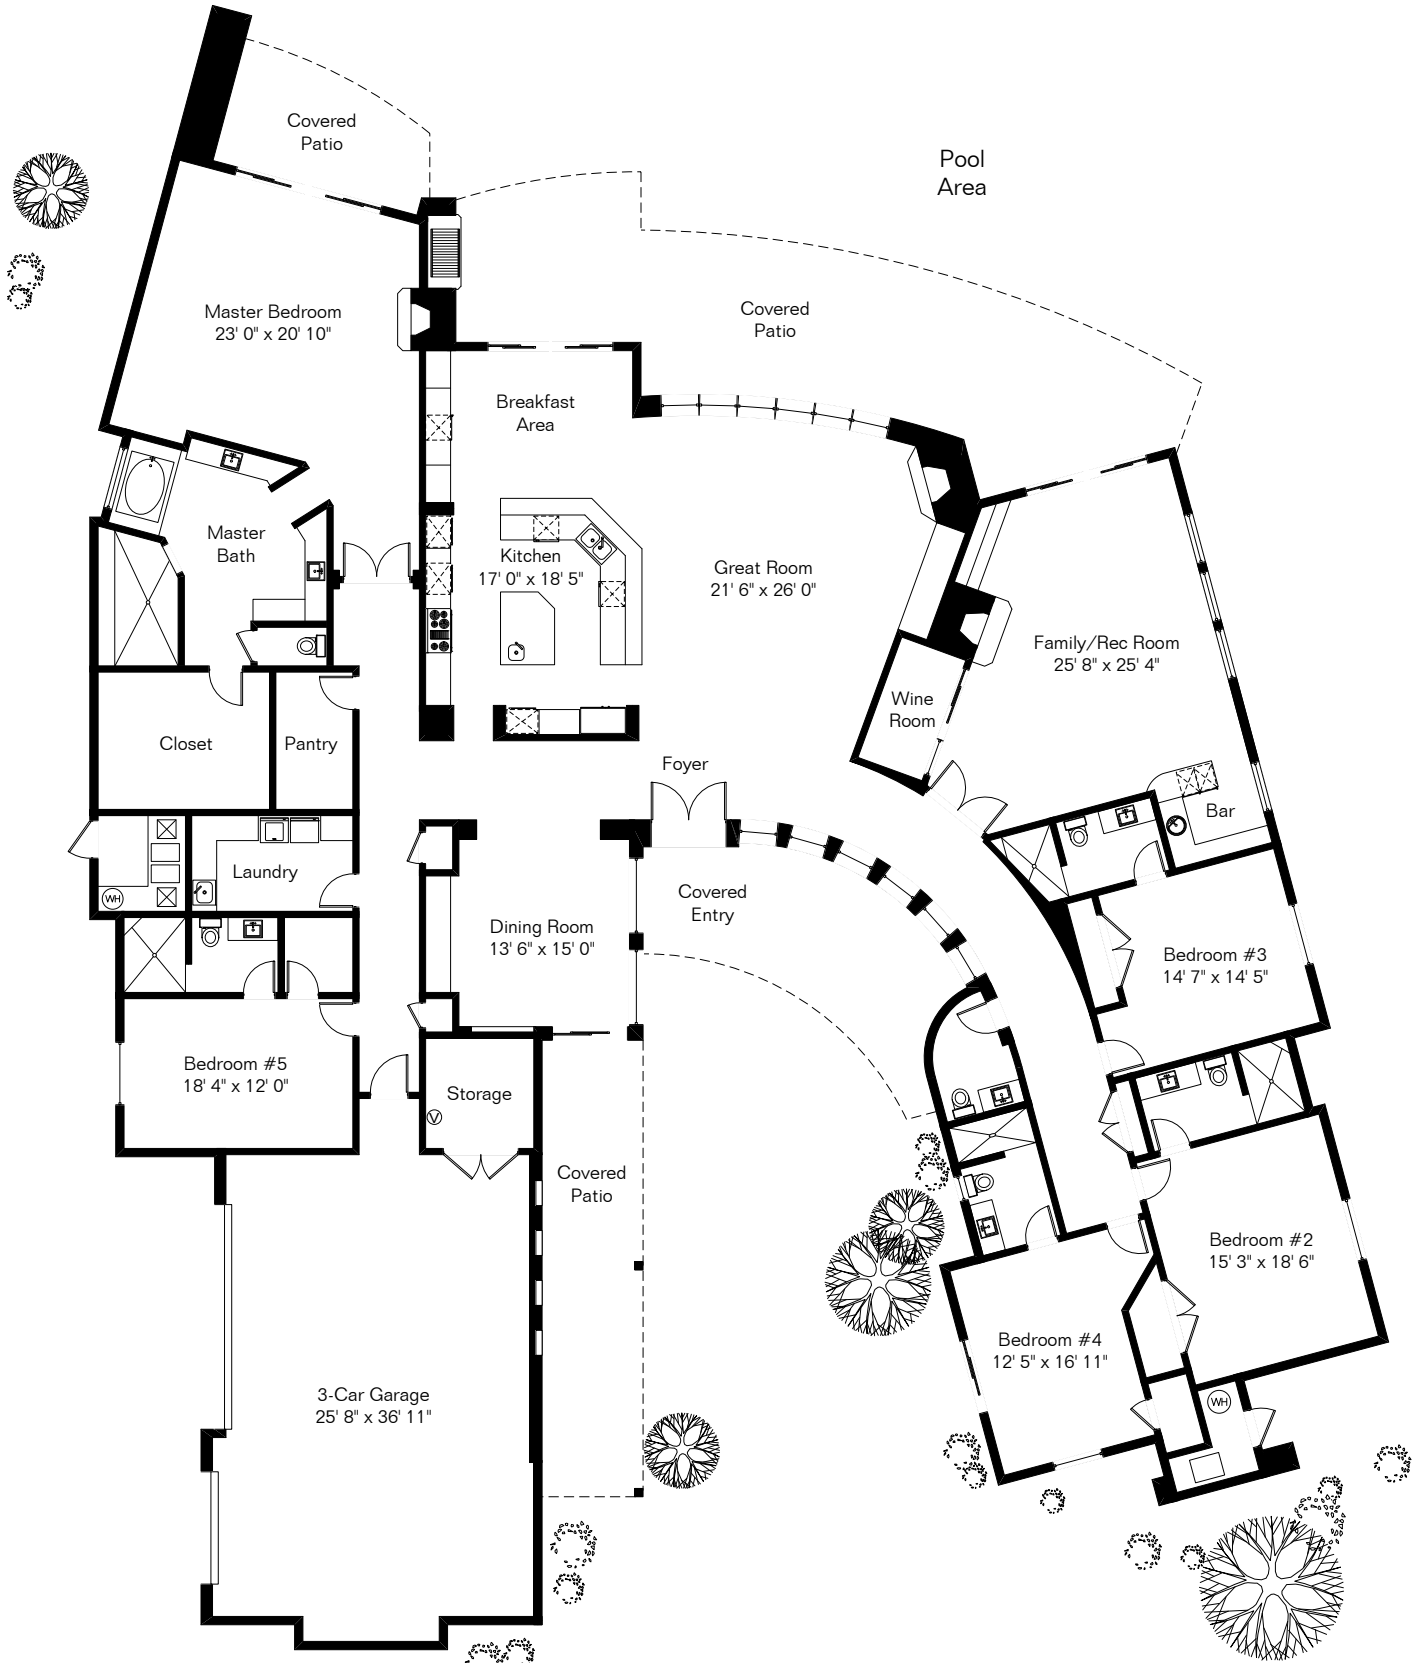

The square footages and room size information are deemed to be reliable but are not guaranteed and should be independently verified.

4874 W Dove Nest Pl

Site Visit February 2015

0 ft. 6 ft. 10 ft. 20 ft.

Living Area 5,878 Sq Ft
Garage 1,141 Sq Ft

Copyright 2015 Floor Plans First! LLC
All Rights Reserved.

www.FloorPlansFirst.com

Toll Free (877) 887-1500
Voice (520) 881-1500
Fax (520) 791-7701

Floor Plans First!
See the Floor Plan First