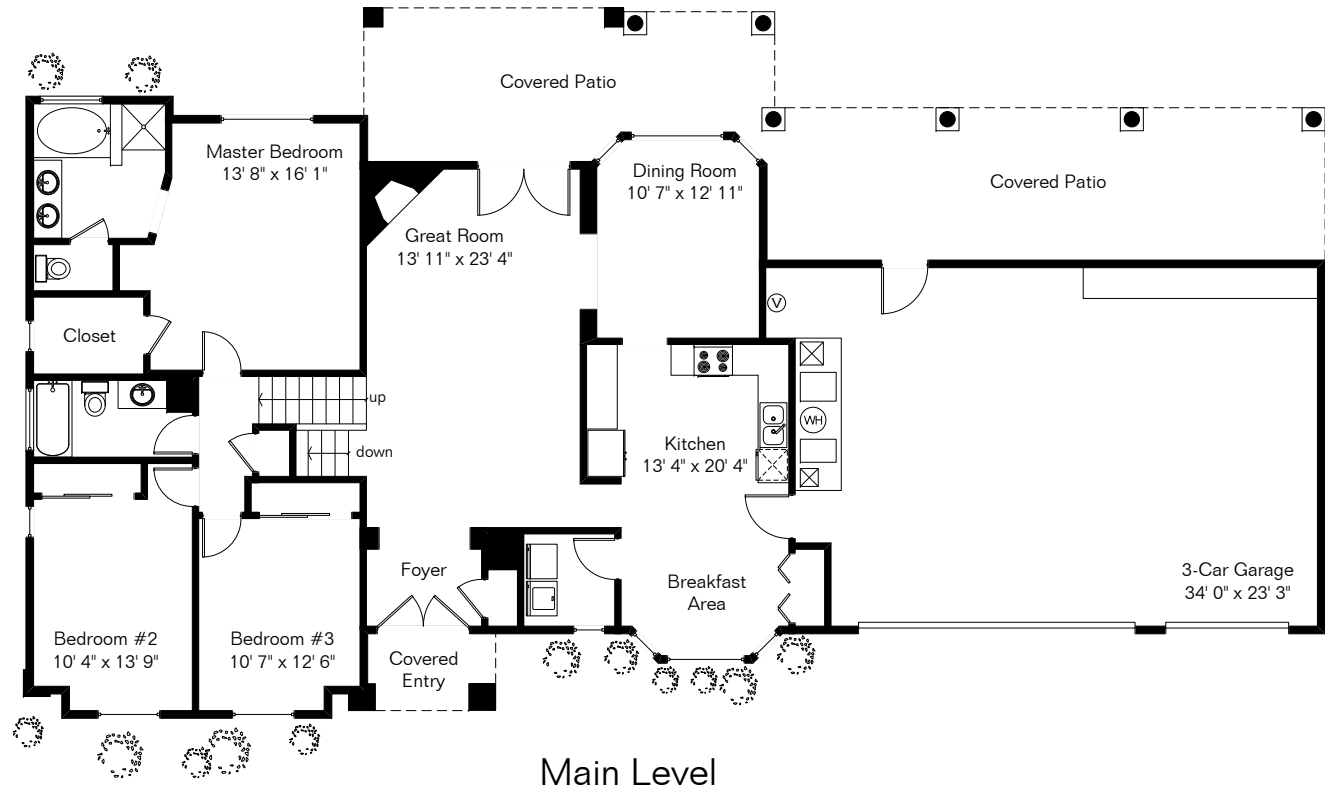

The square footages and room size information are deemed to be reliable but are not guaranteed and should be independently verified.

# 4730 E Kelsea Pl

Pool Area

Site Visit January 2014

Copyright 2014 Floor Plans First! LLC  
All Rights Reserved.

Living Area 2,583 Sq Ft  
Garage 835 Sq Ft

[www.FloorPlansFirst.com](http://www.FloorPlansFirst.com)