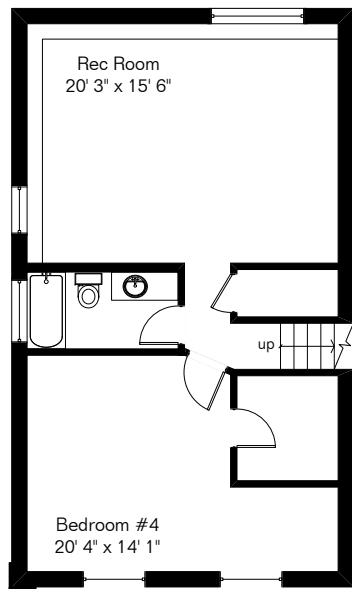

The square footages and room size information are deemed to be reliable but are not guaranteed and should be independently verified.

# 4730 E Kelsea Pl

Pool Area

Site Visit January 2014

Copyright 2014 Floor Plans First! LLC  
All Rights Reserved.

Living Area 2,583 Sq Ft  
Garage 835 Sq Ft

[www.FloorPlansFirst.com](http://www.FloorPlansFirst.com)