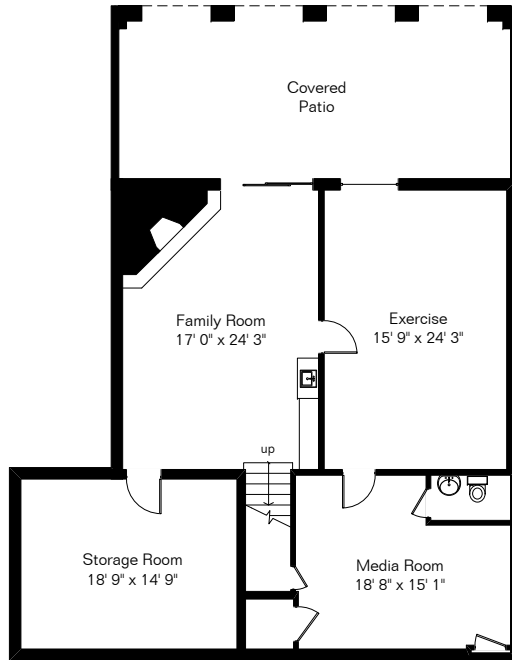

3673 N White Pearl Lane

The square footages and room size information are deemed to be reliable but are not guaranteed and should be independently verified.

Living Area 5,228 Sq Ft
Garage 1,418 Sq Ft

Site Visit December 2014

Copyright 2014 Floor Plans First! LLC
All Rights Reserved.

www.FloorPlansFirst.com

Toll Free (877) 887-1500
Voice (520) 881-1500
Fax (520) 791-7701