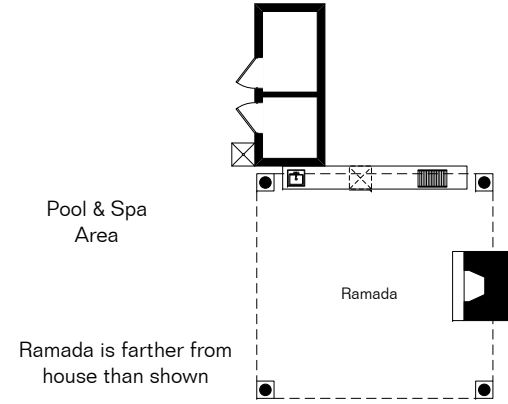

3673 N White Pearl Lane

The square footages and room size information are deemed to be reliable but are not guaranteed and should be independently verified.

Living Area 5,228 Sq Ft
Garage 1,418 Sq Ft

Site Visit December 2014