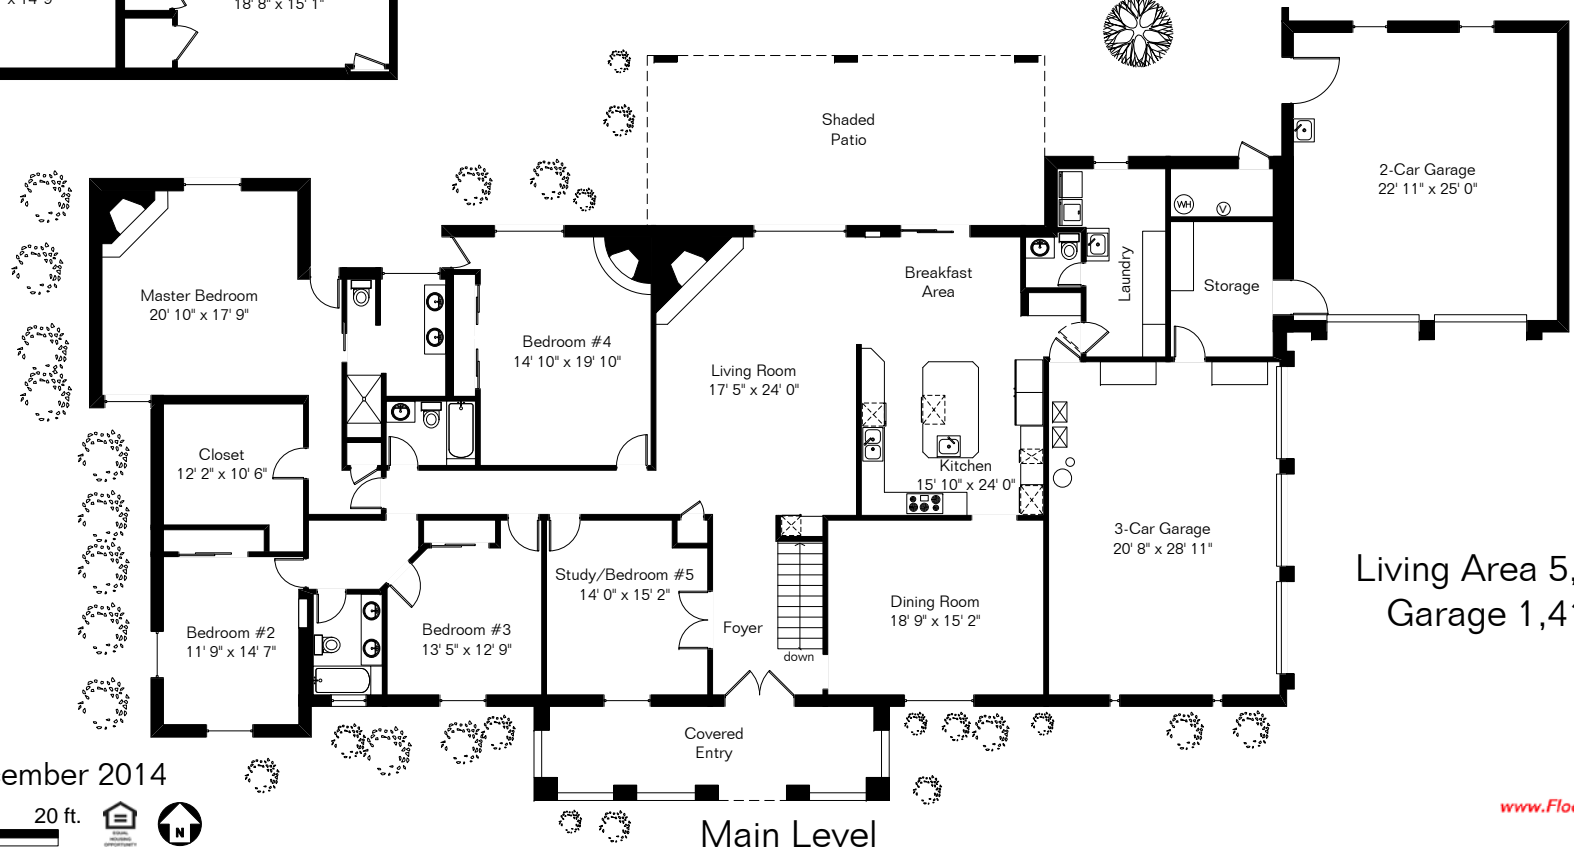

3673 N White Pearl Lane

The square footages and room size information are deemed to be reliable but are not guaranteed and should be independently verified.

Living Area 5,228 Sq Ft
Garage 1,418 Sq Ft

Site Visit December 2014