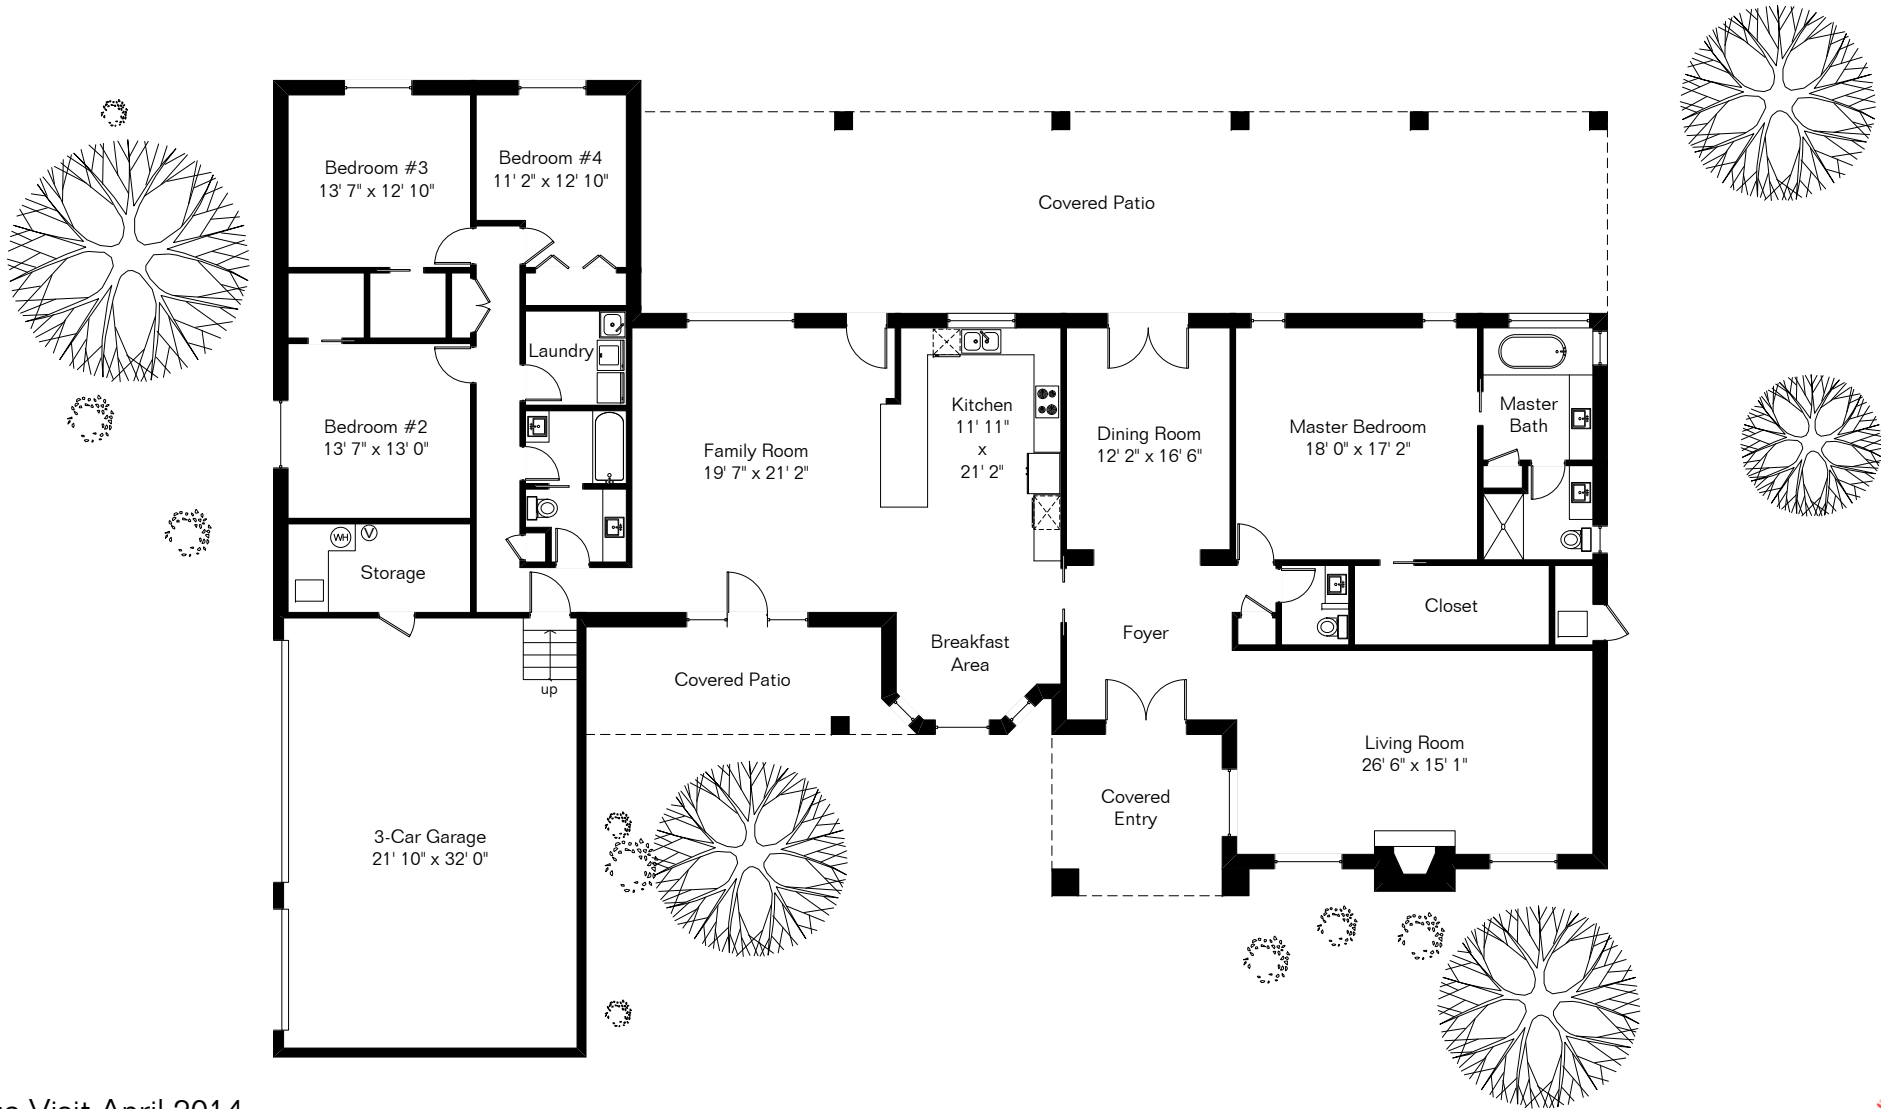

The square footages and room size information are deemed to be reliable but are not guaranteed and should be independently verified.

3615 N Camino de la Familia

Site Visit April 2014

0 ft. 6 ft. 10 ft. 20 ft.

Copyright 2014 Floor Plans First! LLC
All Rights Reserved.

Living Area 3,358 Sq Ft
Garage 862 Sq Ft

www.FloorPlansFirst.com

Toll Free (877) 887-1500
Voice (520) 881-1500
Fax (520) 791-7701

Floor Plans First!
See the Floor Plan First!