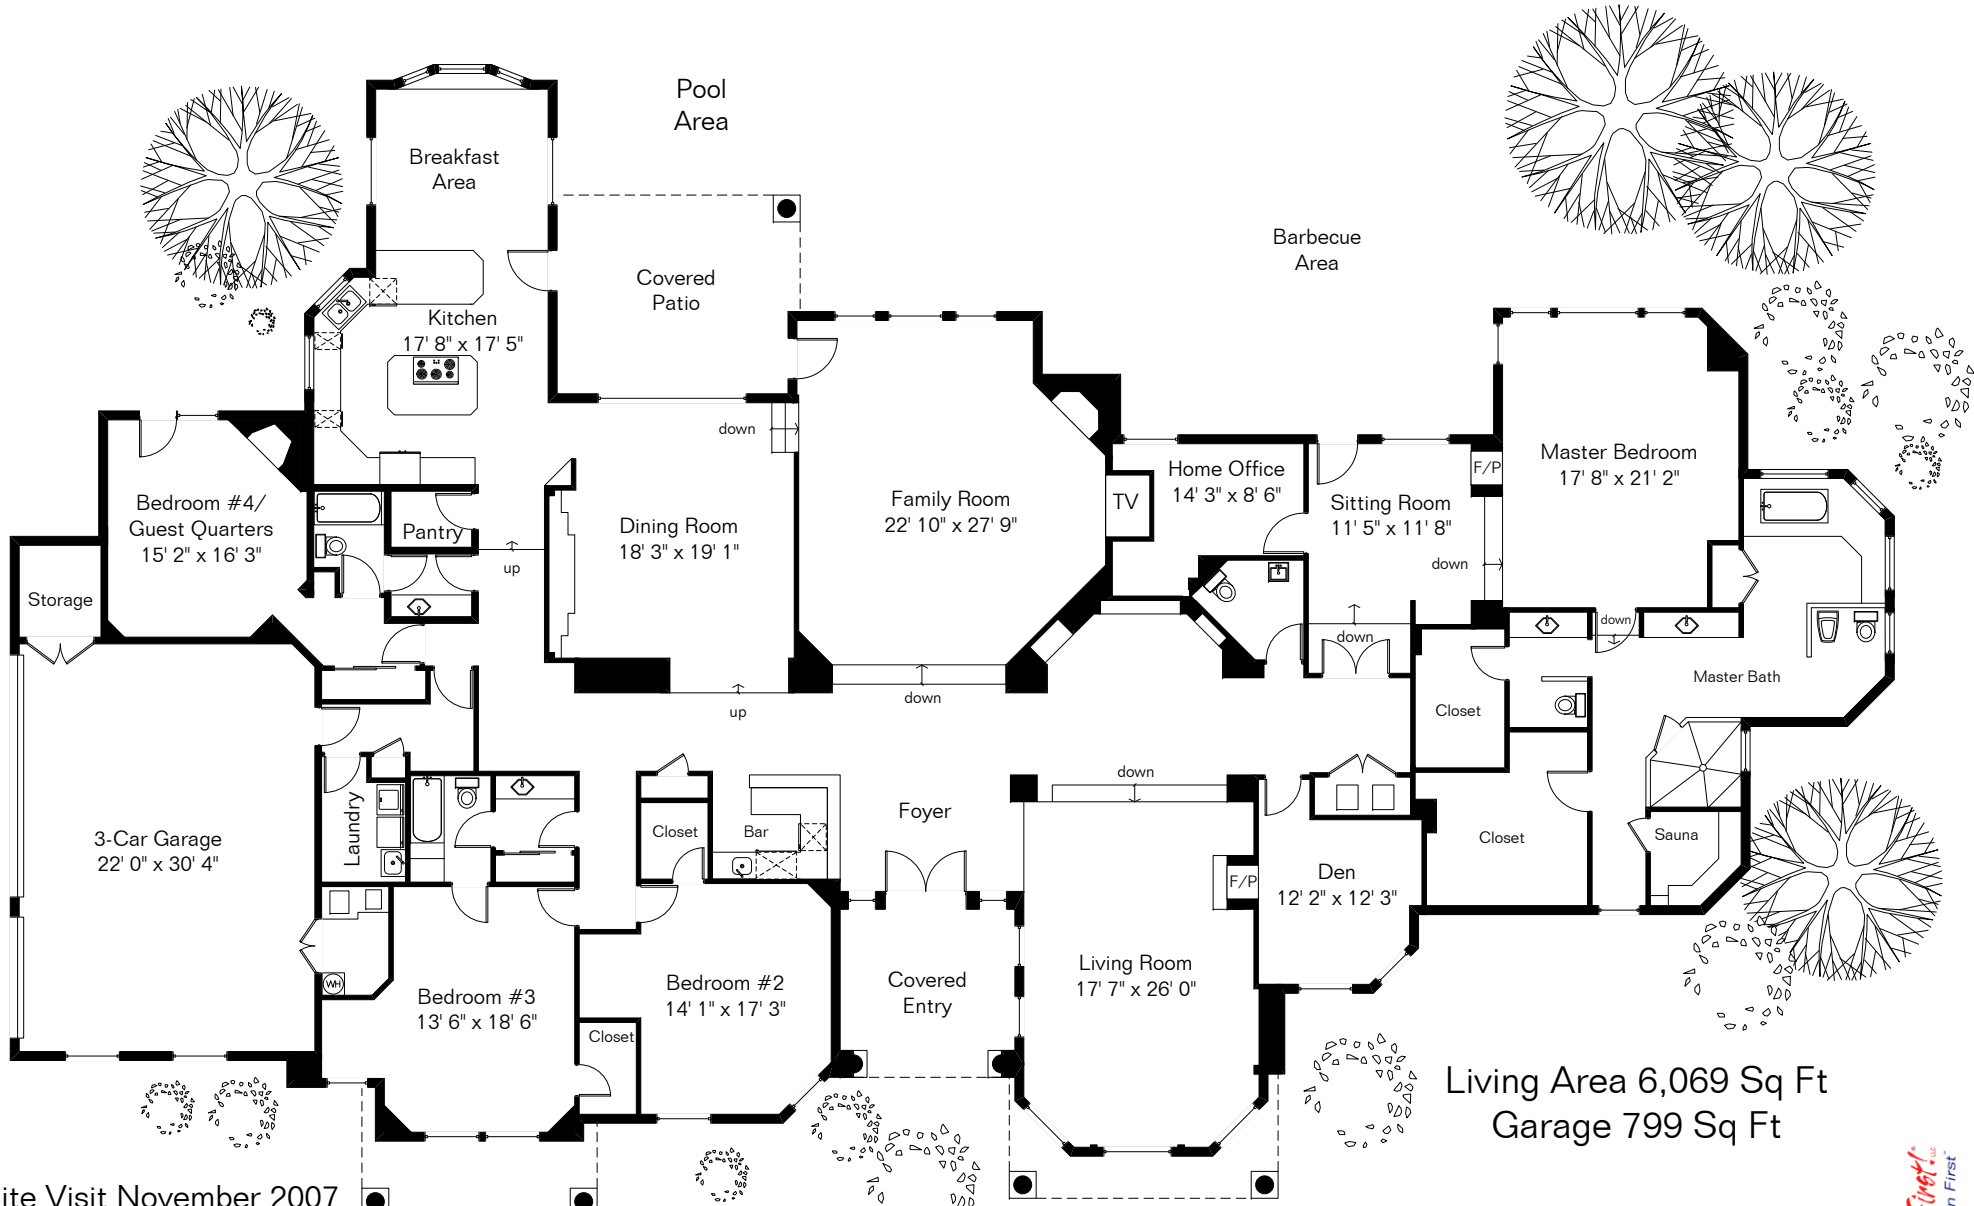

The square footages and room size information are deemed to be reliable but are not guaranteed and should be independently verified.

3212 E Blossom Dancer Lane

Living Area 6,069 Sq Ft
Garage 799 Sq Ft

Site Visit November 2007

Copyright 2014 Floor Plans First! LLC
All Rights Reserved.

www.FloorPlansFirst.com

Toll Free (877) 887-1500
Voice (520) 881-1500
Fax (520) 791-7701

Floor Plans First!
See the Floor Plan First!