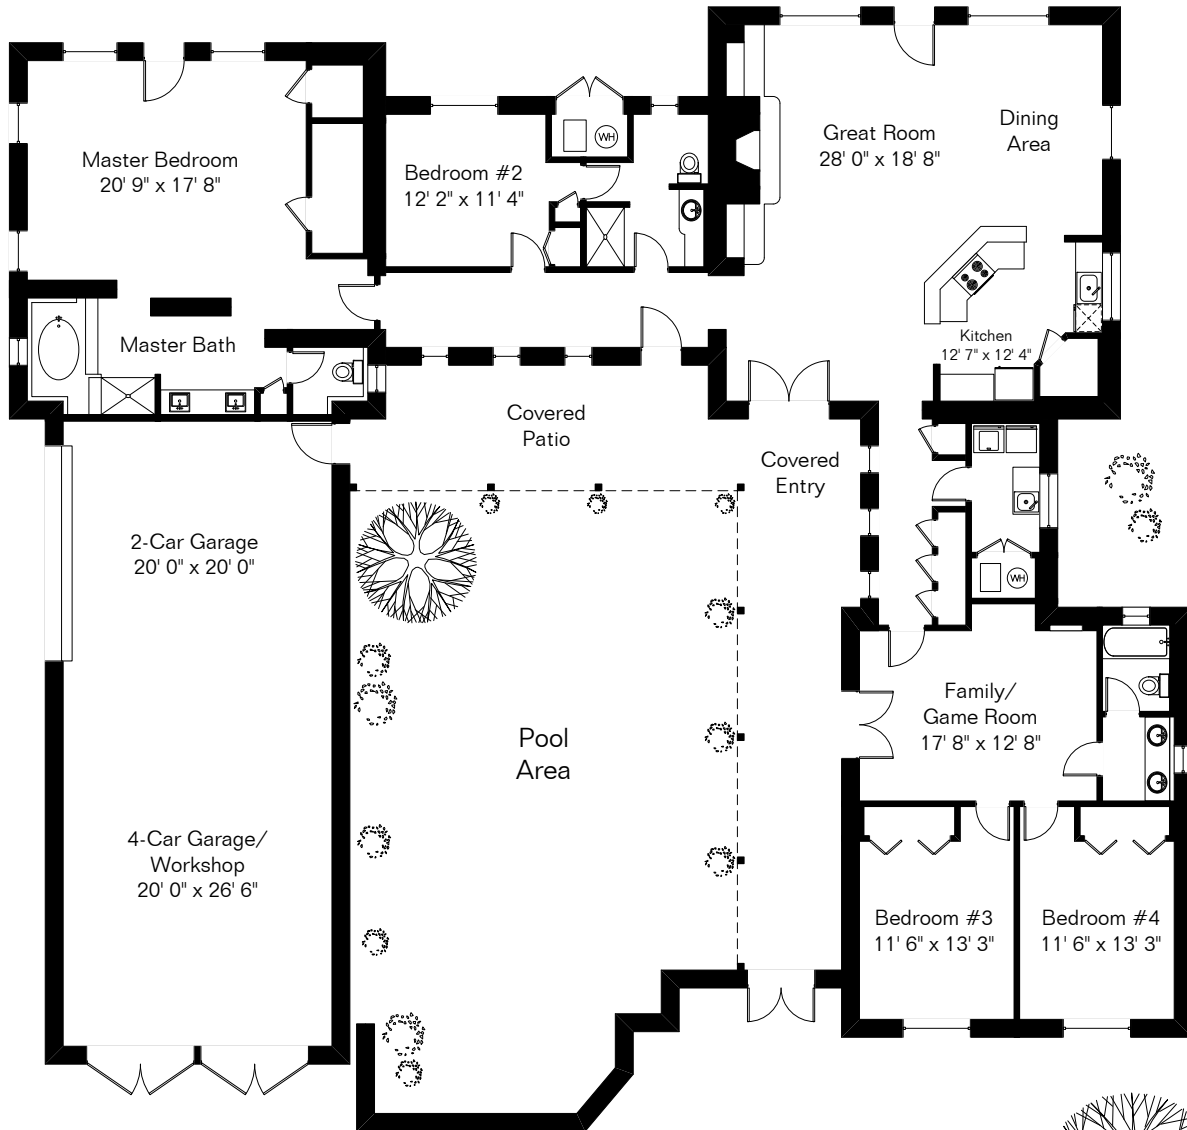

The square footages and room size information are deemed to be reliable but are not guaranteed and should be independently verified.

2811 W Owl Vista Pl

Living Area 3,223 Sq Ft
Garage/Workshop 1,084 Sq Ft

Site Visit August 2015

0 ft. 6 ft. 10 ft. 20 ft.

Copyright 2015 Floor Plans First! LLC
All Rights Reserved.

www.FloorPlansFirst.com

Toll Free (877) 887-1500
Voice (520) 881-1500
Fax (520) 791-7701