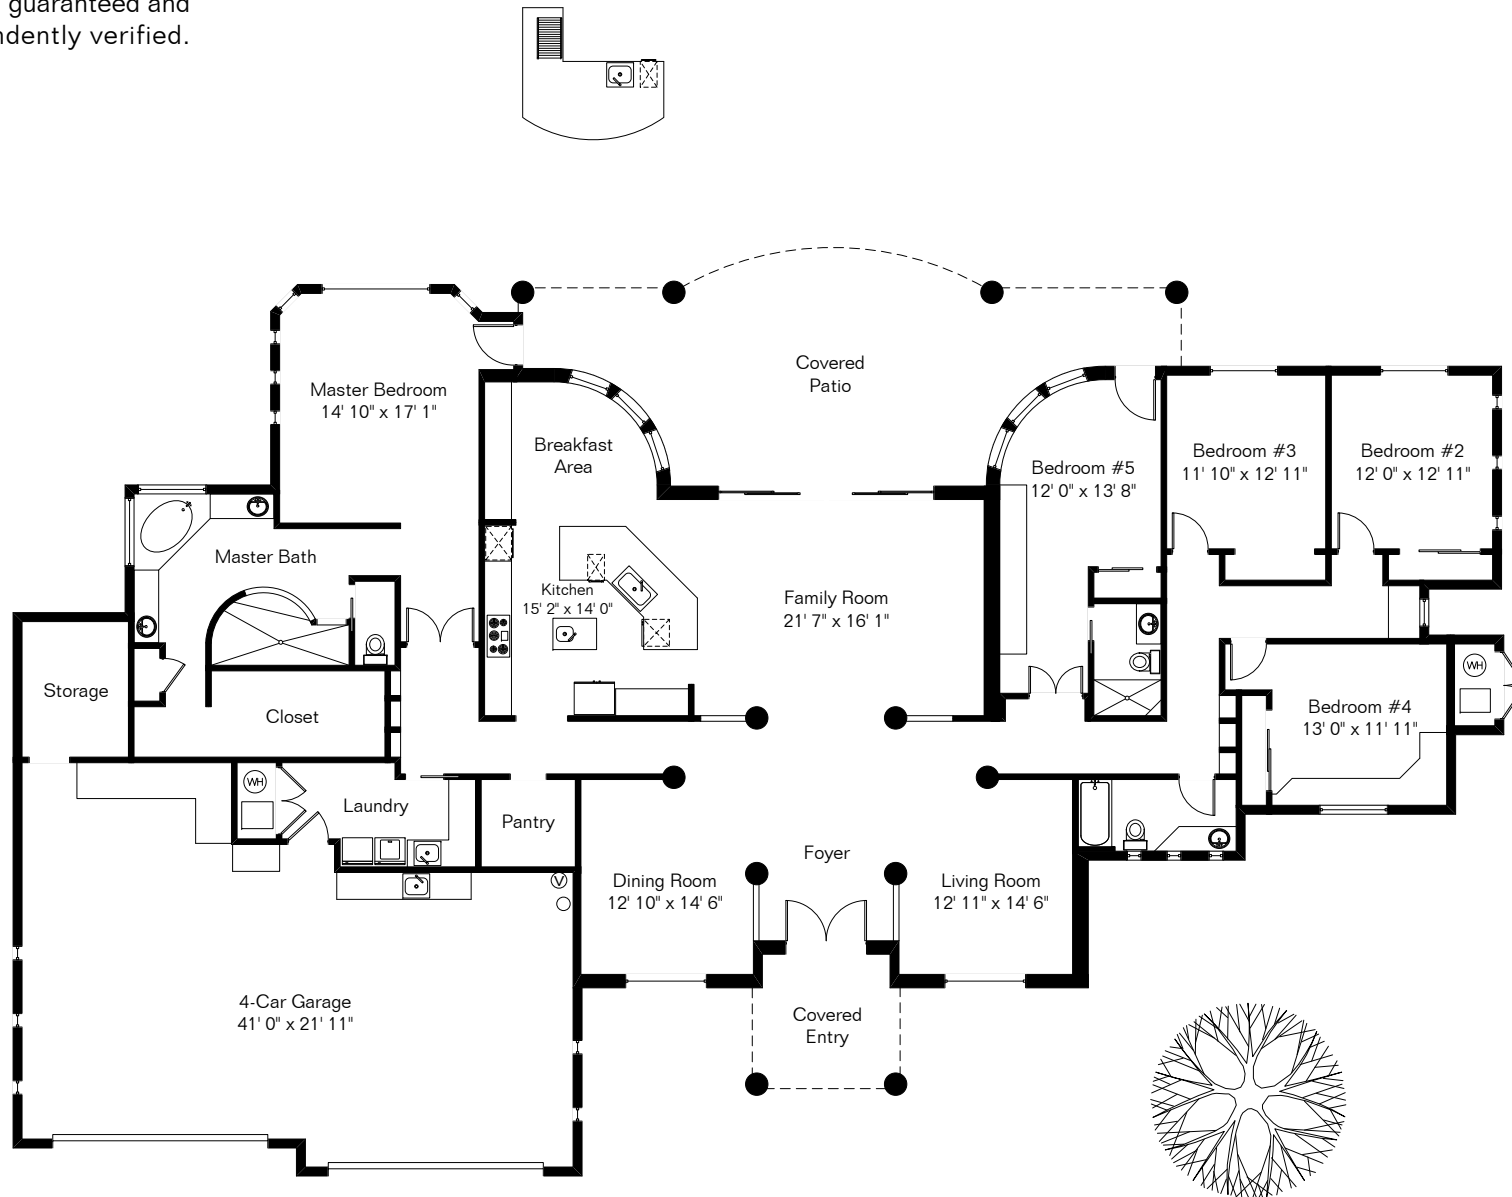

The square footages and room size information are deemed to be reliable but are not guaranteed and should be independently verified.

2625 E Broken Rock Dr

Site Visit December 2015

Copyright 2015 Floor Plans First! LLC
All Rights Reserved.

Living Area 3,686 Sq Ft
Garage 1,151 Sq Ft

www.FloorPlansFirst.com

Toll Free (877) 887-1500
Voice (520) 881-1500
Fax (520) 791-7701

Floor Plans First!
See the Floor Plan First!