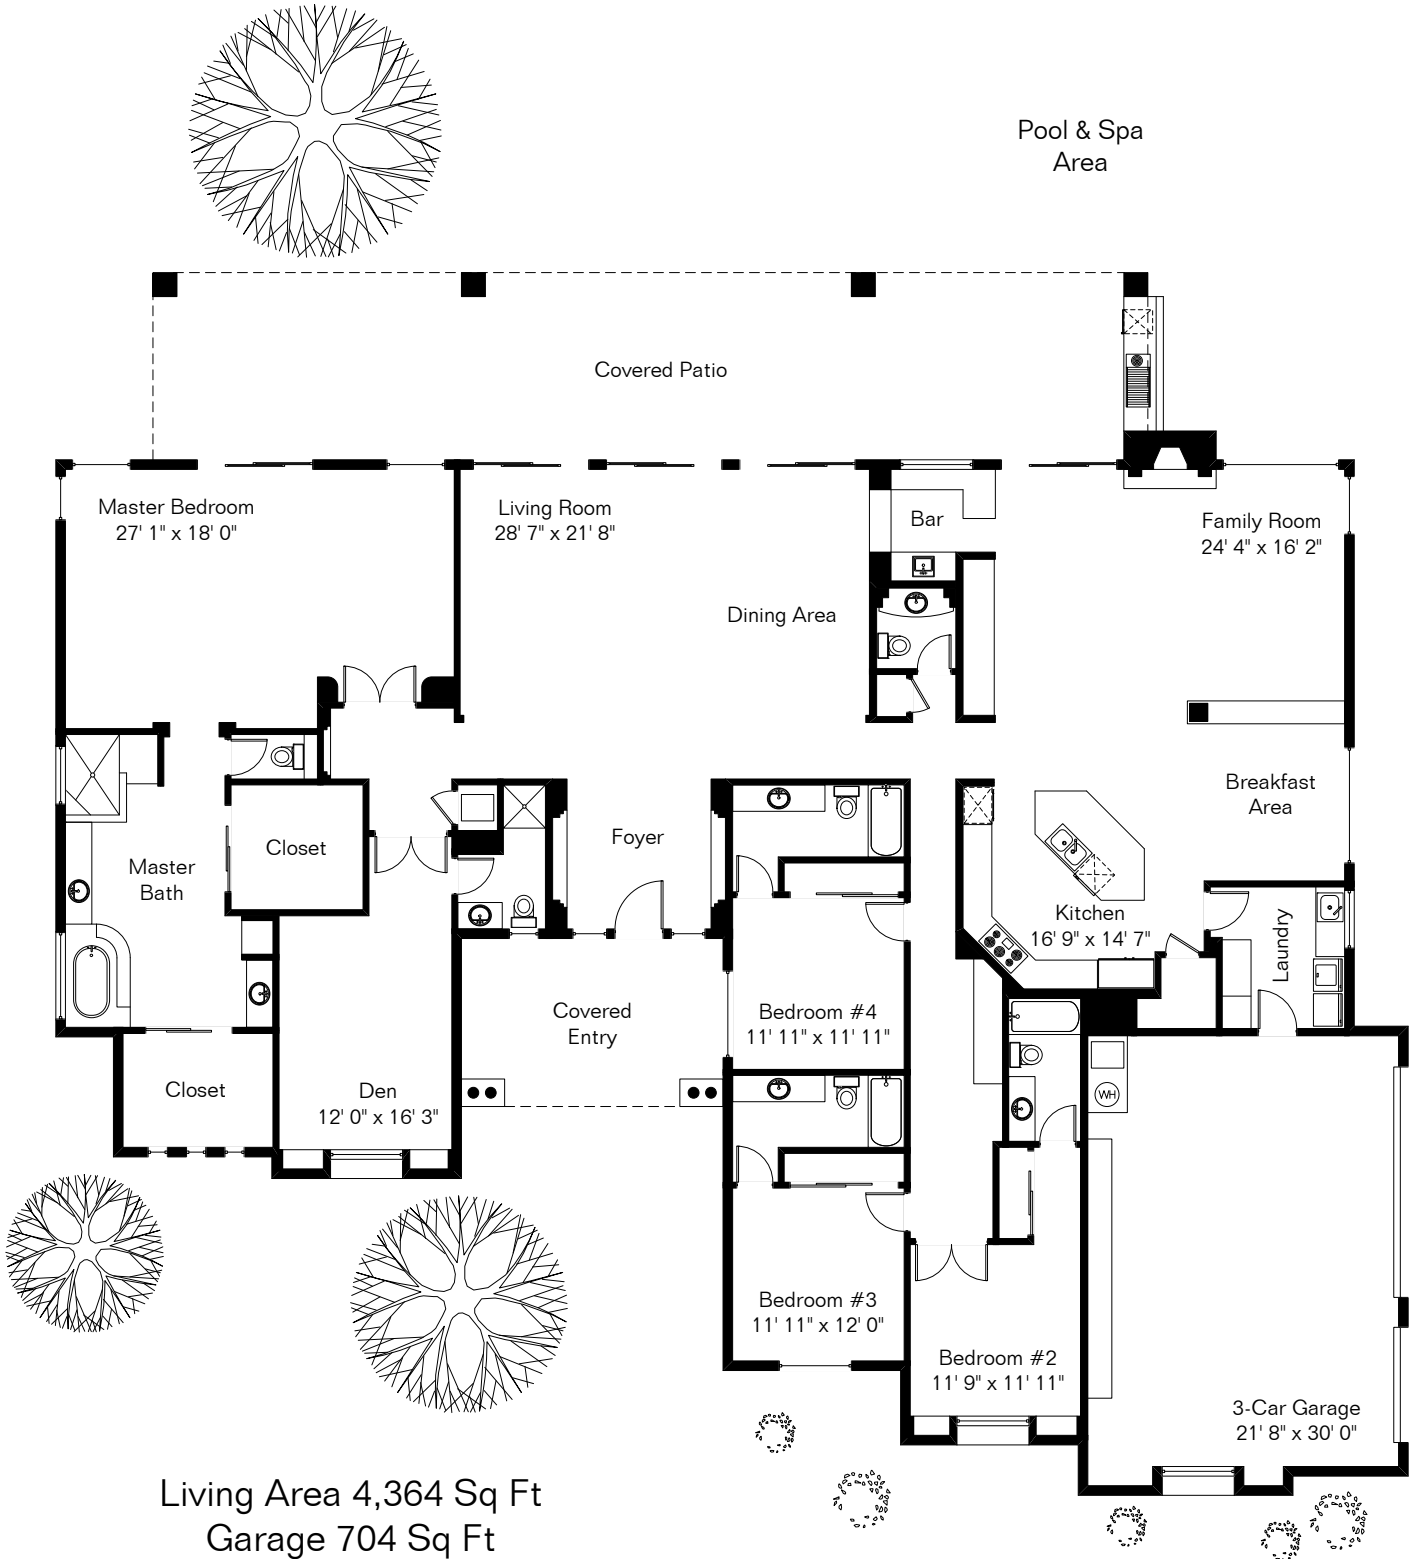

The square footages and room size information are deemed to be reliable but are not guaranteed and should be independently verified.

2449 N Lightning A Dr

Site Visit March 2016

0 ft. 6 ft. 10 ft. 20 ft.

Copyright 2016 Floor Plans First! LLC
All Rights Reserved.

www.FloorPlansFirst.com

Toll Free (877) 887-1500
Voice (520) 881-1500
Fax (520) 791-7701