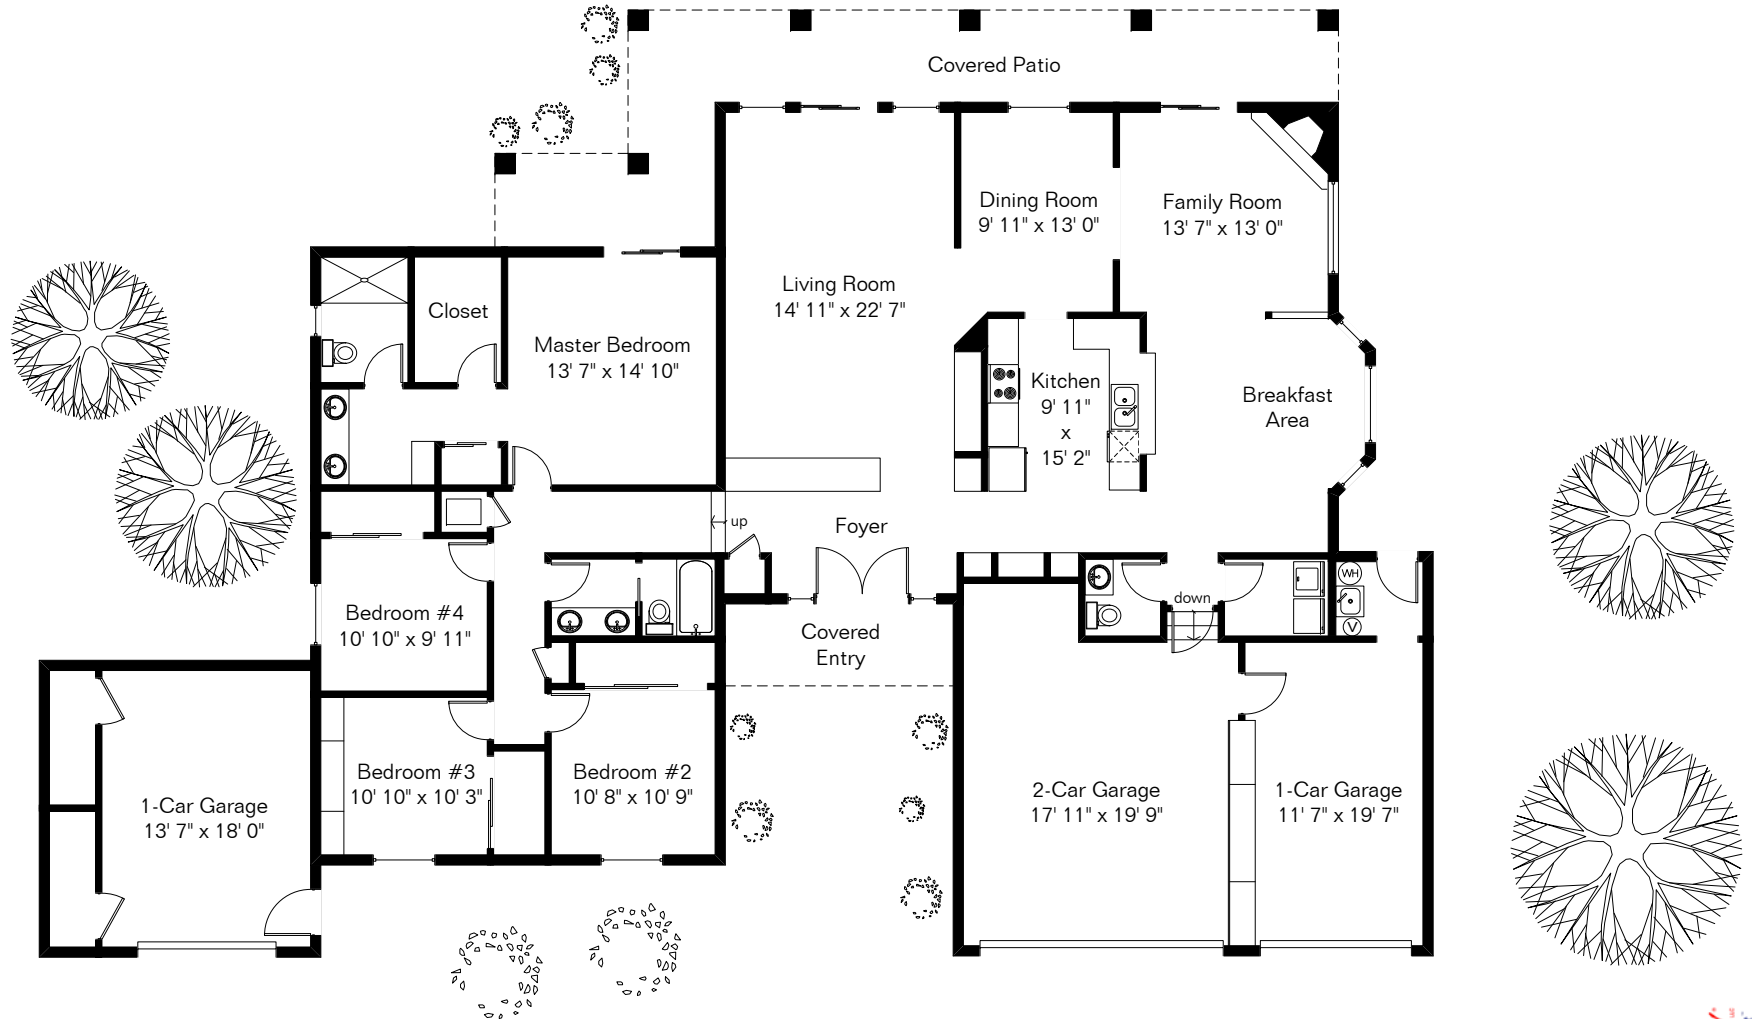

The square footages and room size information are deemed to be reliable but are not guaranteed and should be independently verified.

1406 E Orange Grove Rd

Pool Area

Site Visit May 2016

0 ft. 6 ft. 10 ft. 20 ft.

Copyright 2016 Floor Plans First! LLC
All Rights Reserved.

Living Area 2,445 Sq Ft
Garage 1,058 Sq Ft

www.FloorPlansFirst.com

Toll Free (877) 887-1500
Voice (520) 881-1500
Fax (520) 791-7701

Floor Plans First!
See the Floor Plan First!